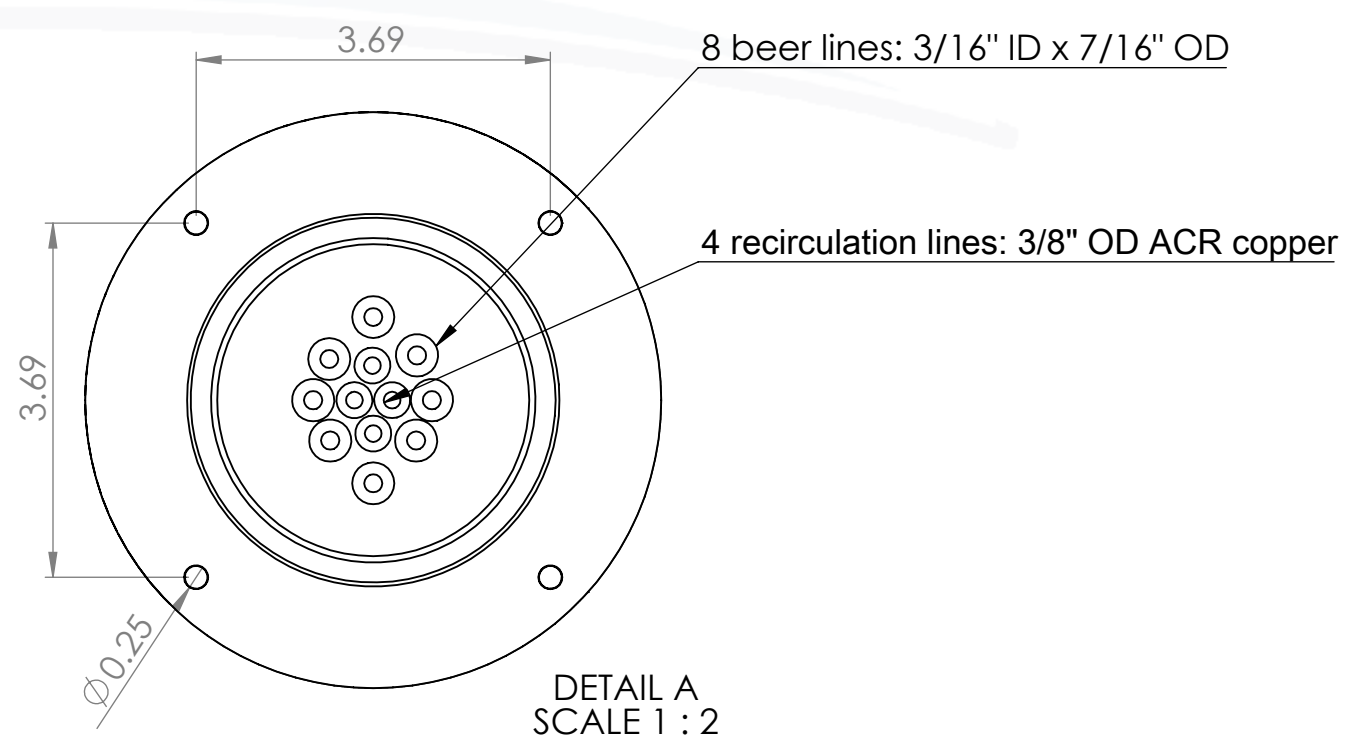

Isometric View  
(For reference purpose only)

304SS tube connected to CBS NSF Flexible Total Barrier Tubing to 15lbs of Restriction

Suggested Drip Tray:  
 BB701339 - 39" x 7" BSS Drip Tray  
 BB702439 - 39" x 7" BSS Spray Drip Tray

Name		Date		Title:	
Drawn By:	Chillmax Beverages Solutions ,LLC	11/21/2024		8T(4"OC) CANDY COPPER	
Approved By:	Production Manager			CONDOR "T" CH-MX CLD	
Material:	304 SS	Finish:	CANDY COPPER	Part Number:	BB102610-CC-08GC
Unless otherwise mentioned, dimensions are inches.				Revision:	
				Scale:	1:5